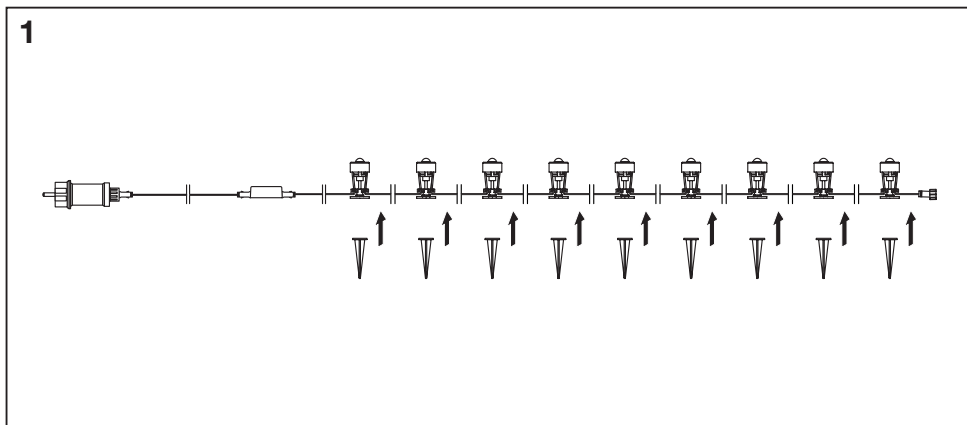

SMART⁺ GARDEN DOT | EXTENSION

	EAN	W	Power supply adaptor (A)			Controller box (B)			Lighting chain (C)		
			Input	Class	IP	Input	Class	IP	Input	Class	IP
SMART WIFI GARDEN DOT RGB 9P	4058075478534	2.5	220-240V~50/60 Hz	II	44	5VDC	III	65	5VDC	III	66
SMART WIFI GARDEN DOT RGB 18P	4058075478558	4.7	220-240V~50/60 Hz	II	44	5VDC	III	65	5VDC	III	66
SMART WIFI GARDEN DOT RGB 3PEXT	4058075478572	0.7	-	-	-	-	-	-	5VDC	III	66

	 20x	 420g
	 2x	4058075478534
	 38x	 590g
	 2x	4058075478558
	 6x	 85g
		4058075478572

Optional 2c

3

4

5

6

4058075478534

4058075478572