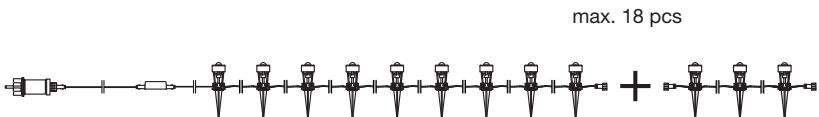

SMART⁺ GARDEN DOT | EXTENSION

	EAN	W	Power supply adaptor (A)			Controller box (B)			Lighting chain (C)		
			Input	Class	IP	Input	Class	IP	Input	Class	IP
SMART WIFI GARDEN DOT RGB 9P	4058075478534	2.5	220-240V~50/60 Hz	II	44	5VDC	III	65	5VDC	III	66
SMART WIFI GARDEN DOT RGB 18P	4058075478558	4.7	220-240V~50/60 Hz	II	44	5VDC	III	65	5VDC	III	66
SMART WIFI GARDEN DOT RGB 3PEXT	4058075478572	0.7	-	-	-	-	-	-	5VDC	III	66

	 20x	 420g
	 2x	4058075478534
	 38x	 590g
	 2x	4058075478558
	 6x	 85g
		4058075478572

Optional 2c

3

4

5

6

4058075478534

4058075478572