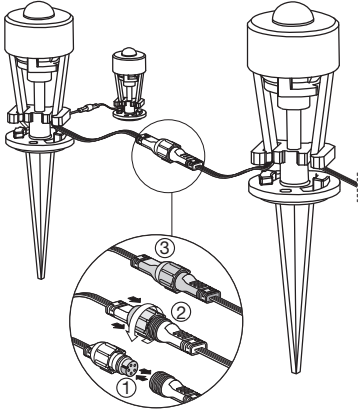

SMART⁺ GARDEN DOT | EXTENSION

	EAN	W	Power supply adaptor (A)			Controller box (B)			Lighting chain (C)		
			Input	Class	IP	Input	Class	IP	Input	Class	IP
SMART WIFI GARDEN DOT RGB 9P	4058075478534	2.5	220-240V~50/60 Hz	II	44	5VDC	III	65	5VDC	III	66
SMART WIFI GARDEN DOT RGB 18P	4058075478558	4.7	220-240V~50/60 Hz	II	44	5VDC	III	65	5VDC	III	66
SMART WIFI GARDEN DOT RGB 3PEXT	4058075478572	0.7	-	-	-	-	-	-	5VDC	III	66

	 20x	 420g
	 2x	4058075478534
	 38x	 590g
	 2x	4058075478558
	 6x	 85g
		4058075478572

Optional 2c

3

4

5

6

4058075478534

4058075478572