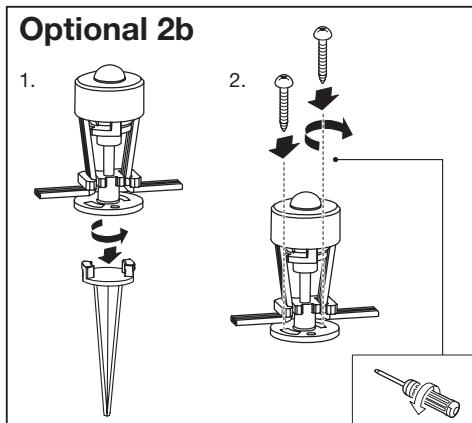

SMART⁺ GARDEN DOT | EXTENSION

	EAN	W	Power supply adaptor (A)			Controller box (B)			Lighting chain (C)		
			Input	Class	IP	Input	Class	IP	Input	Class	IP
SMART WIFI GARDEN DOT RGB 9P	4058075478534	2.5	220-240V~50/60 Hz	II	44	5VDC	III	65	5VDC	III	66
SMART WIFI GARDEN DOT RGB 18P	4058075478558	4.7	220-240V~50/60 Hz	II	44	5VDC	III	65	5VDC	III	66
SMART WIFI GARDEN DOT RGB 3PEXT	4058075478572	0.7	-	-	-	-	-	-	5VDC	III	66

	 20x	 420g
	 2x	4058075478534
	 38x	 590g
	 2x	4058075478558
	 6x	 85g
		4058075478572

Optional 2c

3

4

5

6

4058075478534

4058075478572