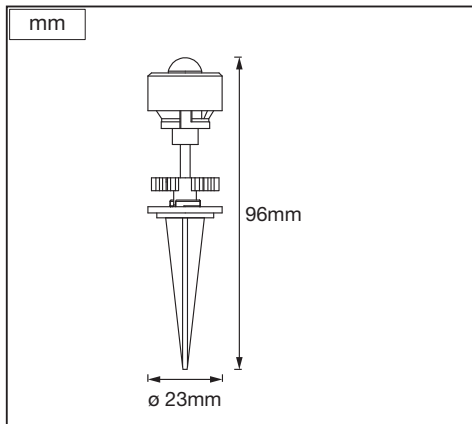

SMART⁺ GARDEN DOT | EXTENSION

	EAN	W	Power supply adaptor (A)			Controller box (B)			Lighting chain (C)		
			Input	Class	IP	Input	Class	IP	Input	Class	IP
SMART WIFI GARDEN DOT RGB 9P	4058075478534	2.5	220-240V~50/60 Hz	II	44	5VDC	III	65	5VDC	III	66
SMART WIFI GARDEN DOT RGB 18P	4058075478558	4.7	220-240V~50/60 Hz	II	44	5VDC	III	65	5VDC	III	66
SMART WIFI GARDEN DOT RGB 3PEXT	4058075478572	0.7	-	-	-	-	-	-	5VDC	III	66

	 20x	 420g
	 2x	4058075478534
	 38x	 590g
	 2x	4058075478558
	 6x	 85g
		4058075478572

Optional 2c

3

4

5

6

4058075478534

4058075478572