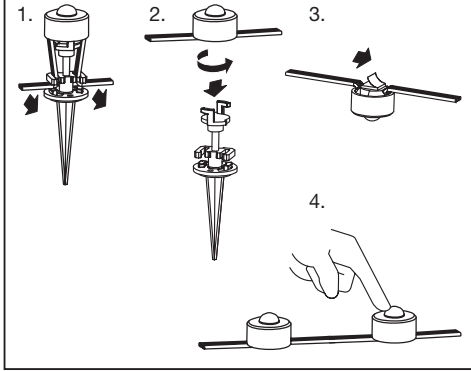

Optional 2c

3