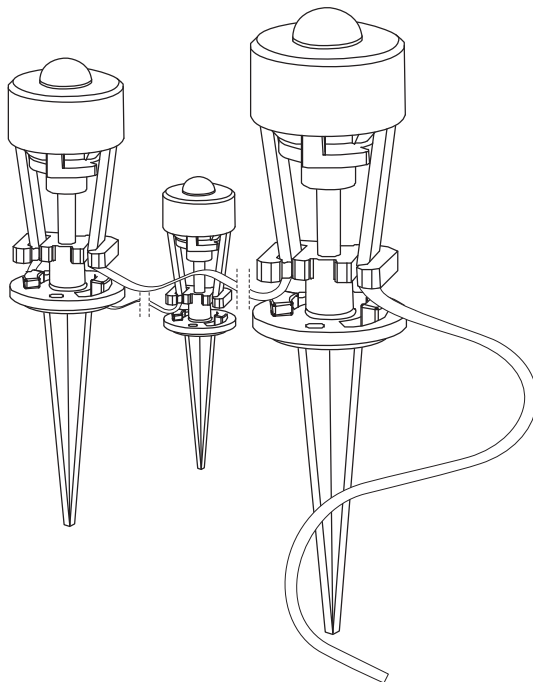

SMART⁺ GARDEN DOT | EXTENSION

	EAN	W	Power supply adaptor (A)			Controller box (B)			Lighting chain (C)		
			Input	Class	IP	Input	Class	IP	Input	Class	IP
SMART WIFI GARDEN DOT RGB 9P	4058075478534	2.5	220-240V~50/60 Hz	II	44	5VDC	III	65	5VDC	III	66
SMART WIFI GARDEN DOT RGB 18P	4058075478558	4.7	220-240V~50/60 Hz	II	44	5VDC	III	65	5VDC	III	66
SMART WIFI GARDEN DOT RGB 3PEXT	4058075478572	0.7	-	-	-	-	-	-	5VDC	III	66

	 20x	 420g
	 2x	4058075478534
	 38x	 590g
	 2x	4058075478558
	 6x	 85g
		4058075478572

Optional 2c

3

4

5

6

4058075478534

4058075478572