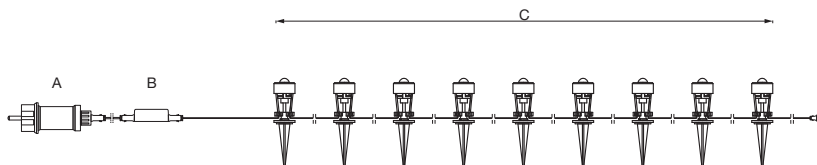

SMART⁺ GARDEN DOT | EXTENSION

	EAN	W	Power supply adaptor (A)			Controller box (B)			Lighting chain (C)		
			Input	Class	IP	Input	Class	IP	Input	Class	IP
SMART WIFI GARDEN DOT RGB 9P	4058075478534	2.5	220-240V~50/60 Hz	II	44	5VDC	III	65	5VDC	III	66
SMART WIFI GARDEN DOT RGB 18P	4058075478558	4.7	220-240V~50/60 Hz	II	44	5VDC	III	65	5VDC	III	66
SMART WIFI GARDEN DOT RGB 3PEXT	4058075478572	0.7	-	-	-	-	-	-	5VDC	III	66

	 20x	 420g
	 2x	4058075478534
	 38x	 590g
	 2x	4058075478558
	 6x	 85g
		4058075478572

Optional 2c

3

4

5

6

4058075478534

4058075478572