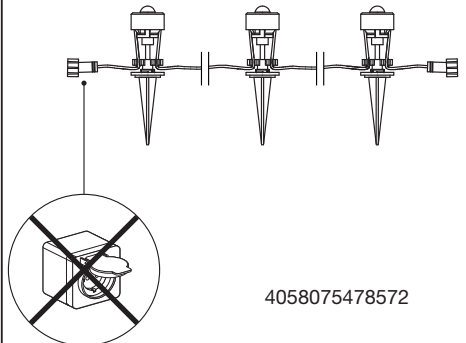

SMART⁺ GARDEN DOT | EXTENSION

	EAN	W	Power supply adaptor (A)			Controller box (B)			Lighting chain (C)		
			Input	Class	IP	Input	Class	IP	Input	Class	IP
SMART WIFI GARDEN DOT RGB 9P	4058075478534	2.5	220-240V~50/60 Hz	II	44	5VDC	III	65	5VDC	III	66
SMART WIFI GARDEN DOT RGB 18P	4058075478558	4.7	220-240V~50/60 Hz	II	44	5VDC	III	65	5VDC	III	66
SMART WIFI GARDEN DOT RGB 3PEXT	4058075478572	0.7	-	-	-	-	-	-	5VDC	III	66

	 20x	 420g
	 2x	4058075478534
	 38x	 590g
	 2x	4058075478558
	 6x	 85g
		4058075478572

Optional 2c

3

4

5

6

4058075478534

4058075478572