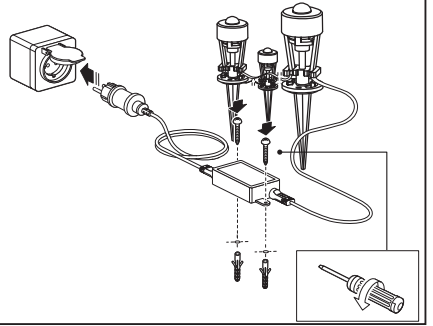

Optional 2c

3

4

5

6

4058075478534

4058075478572