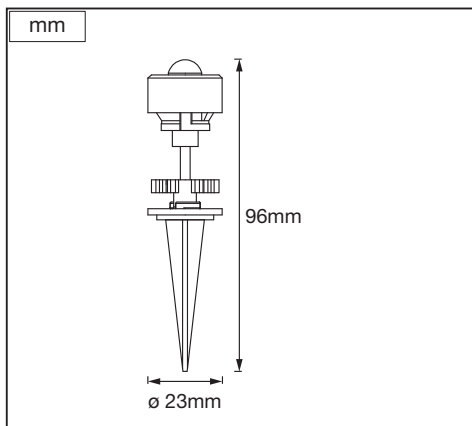

SMART⁺ GARDEN DOT | EXTENSION

	EAN	W	Power supply adaptor (A)			Controller box (B)			Lighting chain (C)		
			Input	Class	IP	Input	Class	IP	Input	Class	IP
SMART WIFI GARDEN DOT RGB 9P	4058075478534	2.5	220-240V~50/60 Hz	II	44	5VDC	III	65	5VDC	III	66
SMART WIFI GARDEN DOT RGB 18P	4058075478558	4.7	220-240V~50/60 Hz	II	44	5VDC	III	65	5VDC	III	66
SMART WIFI GARDEN DOT RGB 3PEXT	4058075478572	0.7	-	-	-	-	-	-	5VDC	III	66

	 20x	
	 2x	420g
		4058075478534
	 38x	
	 2x	590g
		4058075478558
	 6x	
		85g
		4058075478572

Optional 2c

3

4

5

6

4058075478534

4058075478572