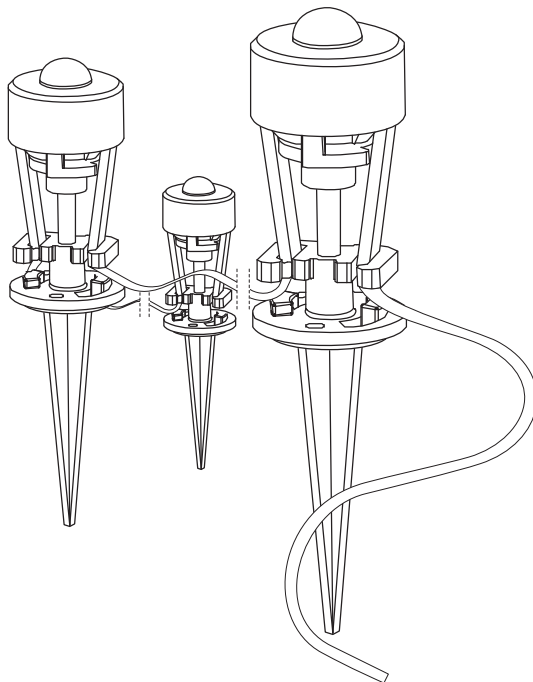

SMART⁺ GARDEN DOT | EXTENSION

	EAN	W	Power supply adaptor (A)			Controller box (B)			Lighting chain (C)		
			Input	Class	IP	Input	Class	IP	Input	Class	IP
SMART WIFI GARDEN DOT RGB 9P	4058075478534	2.5	220-240V~50/60 Hz	II	44	5VDC	III	65	5VDC	III	66
SMART WIFI GARDEN DOT RGB 18P	4058075478558	4.7	220-240V~50/60 Hz	II	44	5VDC	III	65	5VDC	III	66
SMART WIFI GARDEN DOT RGB 3PEXT	4058075478572	0.7	-	-	-	-	-	-	5VDC	III	66

	 20x	
	 2x	420g
		4058075478534
	 38x	
	 2x	590g
		4058075478558
	 6x	
		85g
		4058075478572

Optional 2c

3

4

5

6

4058075478534

4058075478572