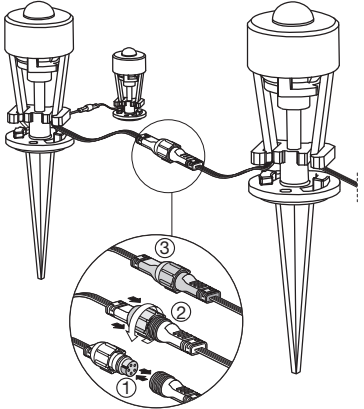

SMART⁺ GARDEN DOT | EXTENSION

	EAN	W	Power supply adaptor (A)			Controller box (B)			Lighting chain (C)		
			Input	Class	IP	Input	Class	IP	Input	Class	IP
SMART WIFI GARDEN DOT RGB 9P	4058075478534	2.5	220-240V~50/60 Hz	II	44	5VDC	III	65	5VDC	III	66
SMART WIFI GARDEN DOT RGB 18P	4058075478558	4.7	220-240V~50/60 Hz	II	44	5VDC	III	65	5VDC	III	66
SMART WIFI GARDEN DOT RGB 3PEXT	4058075478572	0.7	-	-	-	-	-	-	5VDC	III	66

	 20x	
	 2x	420g
		4058075478534
	 38x	
	 2x	590g
		4058075478558
	 6x	
		85g
		4058075478572

Optional 2c

3

4

5

6

4058075478534

4058075478572