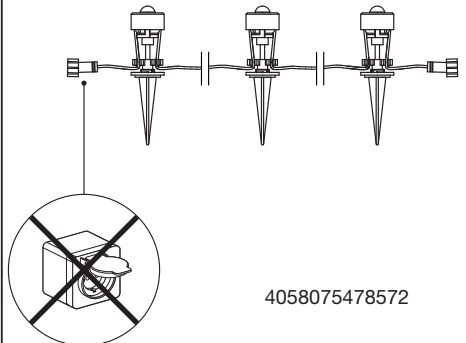

SMART⁺ GARDEN DOT | EXTENSION

	EAN	W	Power supply adaptor (A)			Controller box (B)			Lighting chain (C)		
			Input	Class	IP	Input	Class	IP	Input	Class	IP
SMART WIFI GARDEN DOT RGB 9P	4058075478534	2.5	220-240V~50/60 Hz	II	44	5VDC	III	65	5VDC	III	66
SMART WIFI GARDEN DOT RGB 18P	4058075478558	4.7	220-240V~50/60 Hz	II	44	5VDC	III	65	5VDC	III	66
SMART WIFI GARDEN DOT RGB 3PEXT	4058075478572	0.7	-	-	-	-	-	-	5VDC	III	66

	 20x	
	 2x	420g
		4058075478534
	 38x	
	 2x	590g
		4058075478558
	 6x	
		85g
		4058075478572

Optional 2c

3

4

5

6

4058075478534

4058075478572