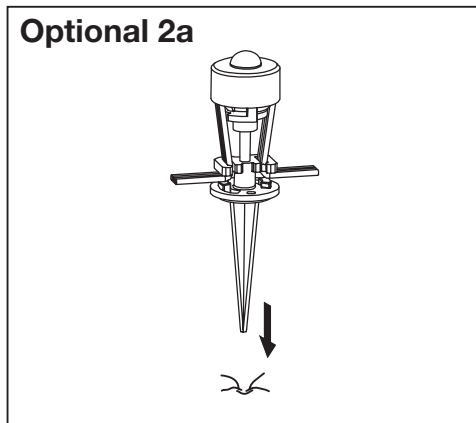

20x	
	2x	420g
		4058075478534
	38x	
	2x	590g
		4058075478558
	6x	
		85g
		4058075478572