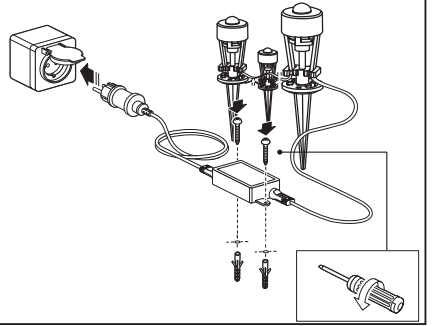

SMART⁺ GARDEN DOT | EXTENSION

	EAN	W	Power supply adaptor (A)			Controller box (B)			Lighting chain (C)		
			Input	Class	IP	Input	Class	IP	Input	Class	IP
SMART WIFI GARDEN DOT RGB 9P	4058075478534	2.5	220-240V~50/60 Hz	II	44	5VDC	III	65	5VDC	III	66
SMART WIFI GARDEN DOT RGB 18P	4058075478558	4.7	220-240V~50/60 Hz	II	44	5VDC	III	65	5VDC	III	66
SMART WIFI GARDEN DOT RGB 3PEXT	4058075478572	0.7	-	-	-	-	-	-	5VDC	III	66

	 20x	
	 2x	420g
		4058075478534
	 38x	
	 2x	590g
		4058075478558
	 6x	
		85g
		4058075478572

Optional 2c

3

4

5

6

4058075478534

4058075478572