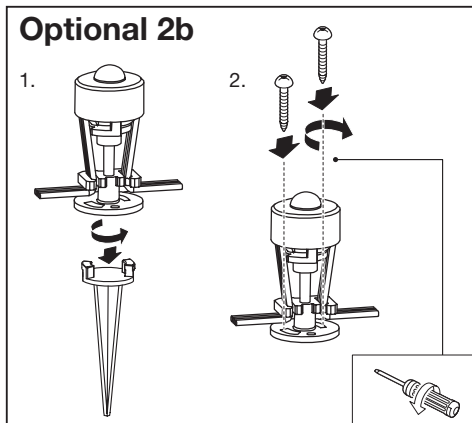

SMART⁺ GARDEN DOT | EXTENSION

	EAN	W	Power supply adaptor (A)			Controller box (B)			Lighting chain (C)		
			Input	Class	IP	Input	Class	IP	Input	Class	IP
SMART WIFI GARDEN DOT RGB 9P	4058075478534	2.5	220-240V~50/60 Hz	II	44	5VDC	III	65	5VDC	III	66
SMART WIFI GARDEN DOT RGB 18P	4058075478558	4.7	220-240V~50/60 Hz	II	44	5VDC	III	65	5VDC	III	66
SMART WIFI GARDEN DOT RGB 3PEXT	4058075478572	0.7	-	-	-	-	-	-	5VDC	III	66

	 20x	
	 2x	420g
		4058075478534
	 38x	
	 2x	590g
		4058075478558
	 6x	
		85g
		4058075478572

Optional 2c

3

4

5

6

4058075478534

4058075478572