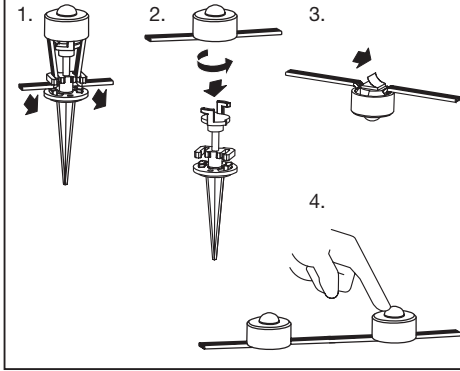

Optional 2c

3