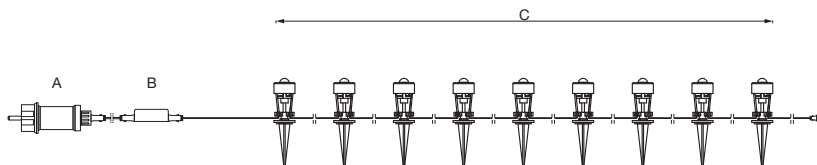

SMART⁺ GARDEN DOT | EXTENSION

	EAN	W	Power supply adaptor (A)			Controller box (B)			Lighting chain (C)		
			Input	Class	IP	Input	Class	IP	Input	Class	IP
SMART WIFI GARDEN DOT RGB 9P	4058075478534	2.5	220-240V~50/60 Hz	II	44	5VDC	III	65	5VDC	III	66
SMART WIFI GARDEN DOT RGB 18P	4058075478558	4.7	220-240V~50/60 Hz	II	44	5VDC	III	65	5VDC	III	66
SMART WIFI GARDEN DOT RGB 3PEXT	4058075478572	0.7	-	-	-	-	-	-	5VDC	III	66

	 20x	
	 2x	420g
		4058075478534
	 38x	
	 2x	590g
		4058075478558
	 6x	
		85g
		4058075478572

Optional 2c

3

4

5

6

4058075478534

4058075478572