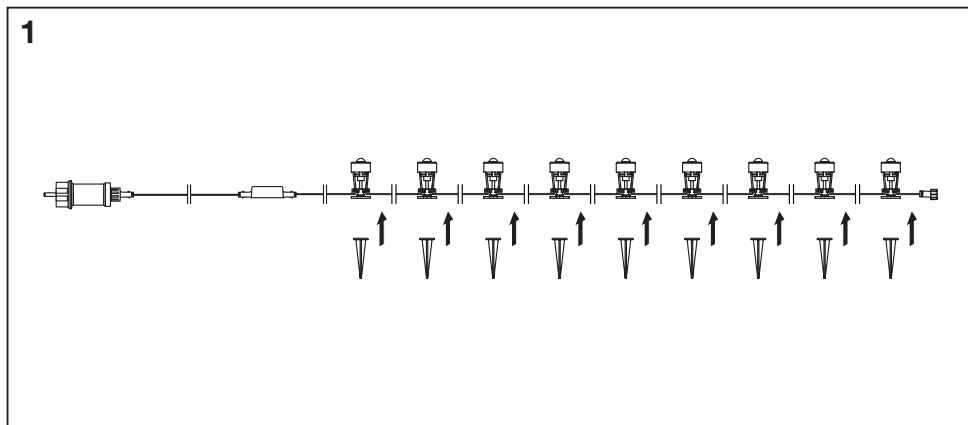

SMART⁺ GARDEN DOT | EXTENSION

	EAN	W	Power supply adaptor (A)			Controller box (B)			Lighting chain (C)		
			Input	Class	IP	Input	Class	IP	Input	Class	IP
SMART WIFI GARDEN DOT RGB 9P	4058075478534	2.5	220-240V~50/60 Hz	II	44	5VDC	III	65	5VDC	III	66
SMART WIFI GARDEN DOT RGB 18P	4058075478558	4.7	220-240V~50/60 Hz	II	44	5VDC	III	65	5VDC	III	66
SMART WIFI GARDEN DOT RGB 3PEXT	4058075478572	0.7	-	-	-	-	-	-	5VDC	III	66

	 20x	
	 2x	420g
		4058075478534
	 38x	
	 2x	590g
		4058075478558
	 6x	
		85g
		4058075478572

Optional 2c

3

4

5

6

4058075478534

4058075478572