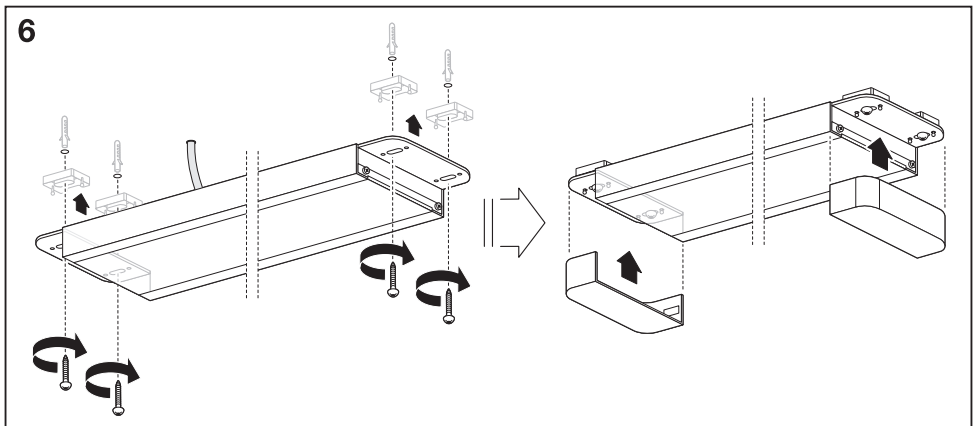

---

---

**LED OFFICE LINE**

---

---

	EAN	W	lm	K	Temp. (°C)	V~	mA	Hz	DF	
<b>LED OFFICE LINE</b> <b>0.6 25W/840</b>	4058075271463	25	2500	4000	-20...+40	220-240	120	50/60	>0.9	0.8 kg
<b>LED OFFICE LINE</b> <b>1.2 48W/840</b>	4058075271487	48	4800	4000	-20...+40	220-240	220	50/60	>0.9	1.4 kg