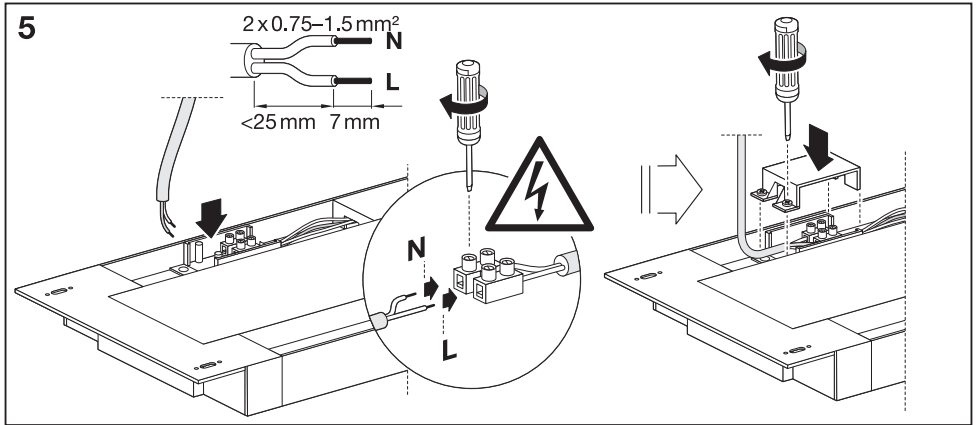

---

---

**LED OFFICE LINE**

---

---

	EAN	W	lm	K	Temp. (°C)	V~	mA	Hz	DF	
<b>LED OFFICE LINE</b> <b>0.6 25W/840</b>	4058075271463	25	2500	4000	-20...+40	220-240	120	50/60	>0.9	0.8 kg
<b>LED OFFICE LINE</b> <b>1.2 48W/840</b>	4058075271487	48	4800	4000	-20...+40	220-240	220	50/60	>0.9	1.4 kg