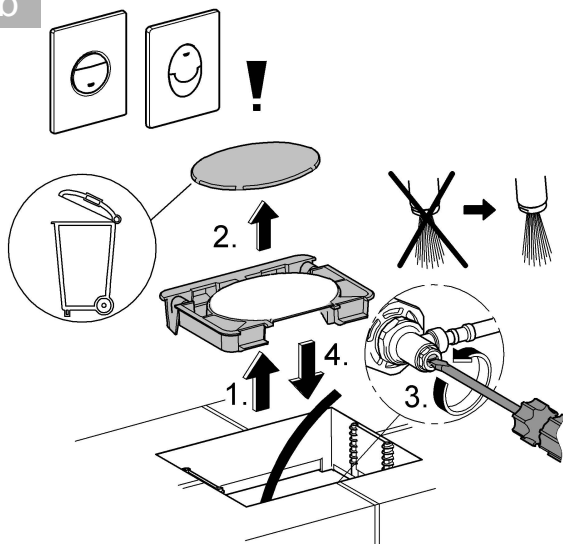

.....6

Design & Quality Engineering GROHE Germany

99.770.031/ÄM 222128/09.11

GROHE

 ENJOY WATER®

1

2a

2b