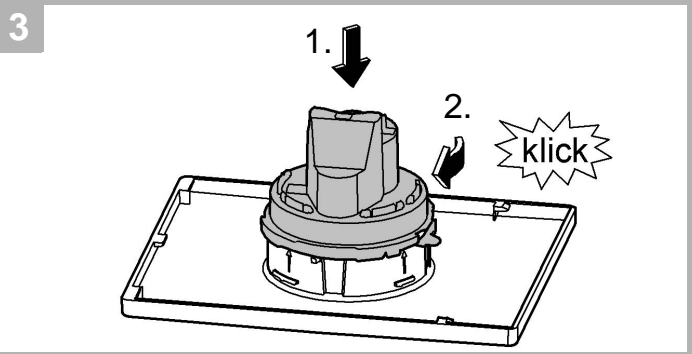

.....6

Design & Quality Engineering GROHE Germany

99.770.031/ÄM 222128/09.11

GROHE

 ENJOY WATER®

1

2a

2b