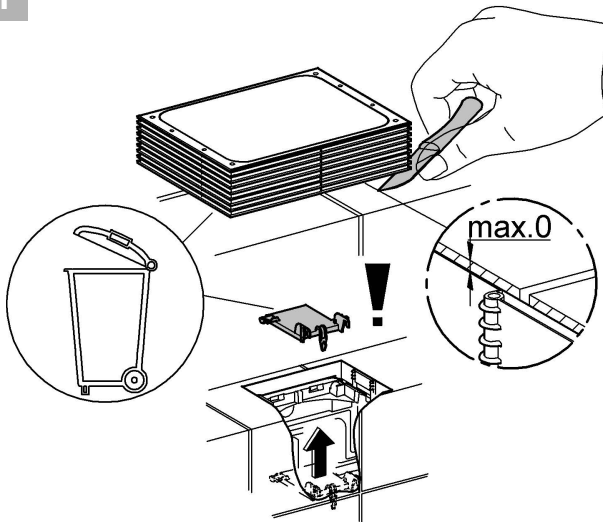

.....6

Design & Quality Engineering GROHE Germany

99.770.031/ÄM 222128/09.11

GROHE

 ENJOY WATER®

1

2a

2b