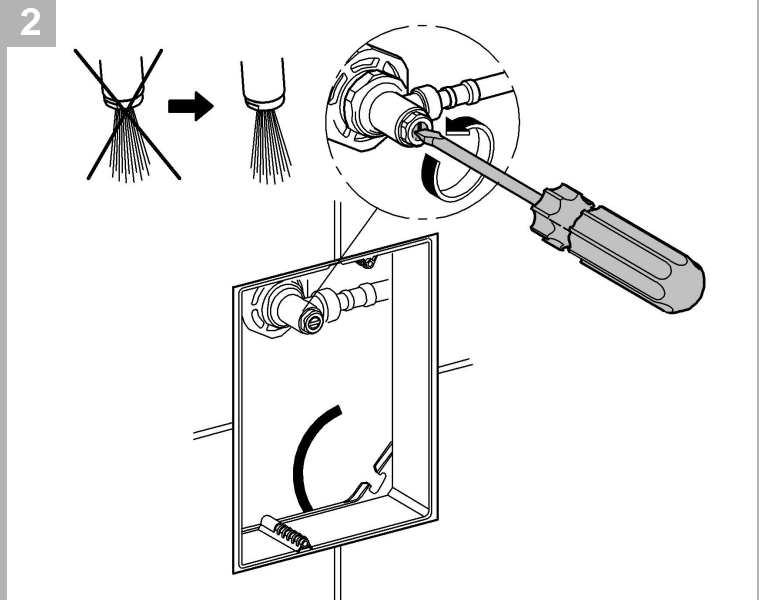

.....6

Design & Quality Engineering GROHE Germany

99.770.031/ÄM 222128/09.11

GROHE

 ENJOY WATER®

1

2a

2b