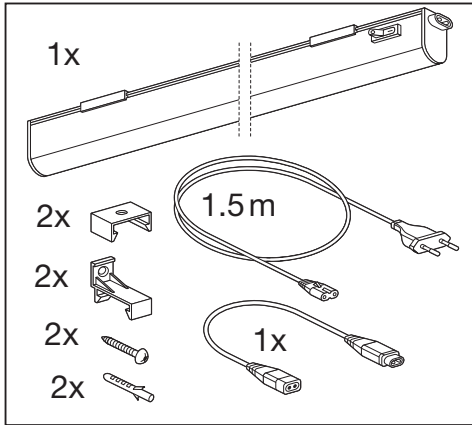

LED SWITCH BATTEN

	EAN	W	lm	K	C _{amb} (°C)	V~	mA	Hz	DF	
LED SWITCH BATTEN 0.3M 4W/830	4058075266681	4	450	3000	-20...+40	220-240	35	50/60	>0.7	0.1 kg
LED SWITCH BATTEN 0.3M 4W/840	4058075266704	4	450	4000	-20...+40	220-240	35	50/60	>0.7	0.1 kg
LED SWITCH BATTEN 0.6M 8W/830	4058075266728	8	900	3000	-20...+40	220-240	60	50/60	>0.7	0.1 kg
LED SWITCH BATTEN 0.6M 8W/840	4058075266742	8	900	4000	-20...+40	220-240	60	50/60	>0.7	0.1 kg
LED SWITCH BATTEN 0.9M 10W/830	4058075266865	10	1100	3000	-20...+40	220-240	75	50/60	>0.7	0.1 kg
LED SWITCH BATTEN 0.9M 10W/840	4058075266964	10	1100	4000	-20...+40	220-240	75	50/60	>0.7	0.1 kg
LED SWITCH BATTEN 1.2M 14W/830	4058075266988	14	1600	3000	-20...+40	220-240	105	50/60	>0.7	0.2 kg
LED SWITCH BATTEN 1.2M 14W/840	4058075267046	14	1600	4000	-20...+40	220-240	105	50/60	>0.7	0.2 kg

LED SWITCH BATTEN

	L x W x H [mm]
LED SWITCH BATTEN 0.3M	313x22x30
LED SWITCH BATTEN 0.6M	573x22x30
LED SWITCH BATTEN 0.9M	873x22x30
LED SWITCH BATTEN 1.2M	1173x22x30

1

ON ON ON ON ON
OFF OFF ON ON ON
ON
OFF

⚡

2

	x
LED SWITCH BATTEN 0.3M	290mm
LED SWITCH BATTEN 0.6M	550mm
LED SWITCH BATTEN 0.9M	850mm
LED SWITCH BATTEN 1.2M	1150mm

3

	x
LED SWITCH BATTEN 0.3M	290mm
LED SWITCH BATTEN 0.6M	550mm
LED SWITCH BATTEN 0.9M	850mm
LED SWITCH BATTEN 1.2M	1150mm