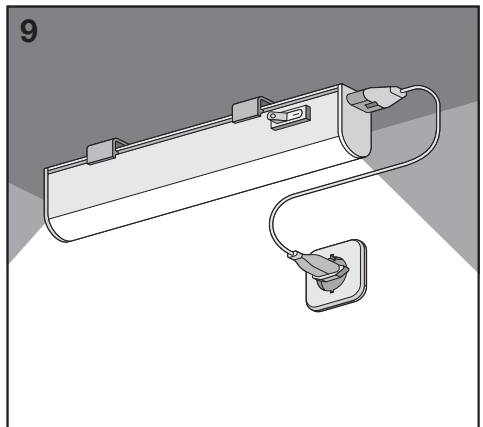

LED SWITCH BATTEN

	L x W x H [mm]
LED SWITCH BATTEN 0.3M	313x22x30
LED SWITCH BATTEN 0.6M	573x22x30
LED SWITCH BATTEN 0.9M	873x22x30
LED SWITCH BATTEN 1.2M	1173x22x30

1

ON ON ON ON ON
OFF OFF ON ON ON
ON
OFF

⚡

2

	x
LED SWITCH BATTEN 0.3M	290mm
LED SWITCH BATTEN 0.6M	550mm
LED SWITCH BATTEN 0.9M	850mm
LED SWITCH BATTEN 1.2M	1150mm

3

	x
LED SWITCH BATTEN 0.3M	290mm
LED SWITCH BATTEN 0.6M	550mm
LED SWITCH BATTEN 0.9M	850mm
LED SWITCH BATTEN 1.2M	1150mm

4

“click”

“click”

	EAN	This product contains a light source of energy efficiency class	Contained Light Source
LED SWITCH BATTEN 0.3M 4W/830	4058075266681	E	
LED SWITCH BATTEN 0.3M 4W/840	4058075266704	E	
LED SWITCH BATTEN 0.6M 8W/830	4058075266728	E	
LED SWITCH BATTEN 0.6M 8W/840	4058075266742	E	
LED SWITCH BATTEN 0.9M 10W/830	4058075266865	E	
LED SWITCH BATTEN 0.9M 10W/840	4058075266964	E	
LED SWITCH BATTEN 1.2M 14W/830	4058075266988	E	
LED SWITCH BATTEN 1.2M 14W/840	4058075267046	E	