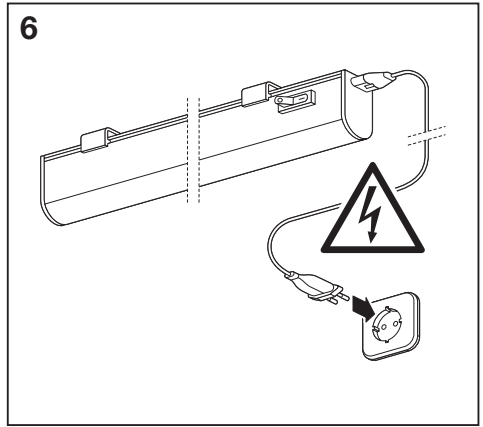

⚡

2

	x
LED SWITCH BATTEN 0.3M	290mm
LED SWITCH BATTEN 0.6M	550mm
LED SWITCH BATTEN 0.9M	850mm
LED SWITCH BATTEN 1.2M	1150mm

3

	x
LED SWITCH BATTEN 0.3M	290mm
LED SWITCH BATTEN 0.6M	550mm
LED SWITCH BATTEN 0.9M	850mm
LED SWITCH BATTEN 1.2M	1150mm

4

“click”

“click”

	EAN	This product contains a light source of energy efficiency class	Contained Light Source
LED SWITCH BATTEN 0.3M 4W/830	4058075266681	E	
LED SWITCH BATTEN 0.3M 4W/840	4058075266704	E	
LED SWITCH BATTEN 0.6M 8W/830	4058075266728	E	
LED SWITCH BATTEN 0.6M 8W/840	4058075266742	E	
LED SWITCH BATTEN 0.9M 10W/830	4058075266865	E	
LED SWITCH BATTEN 0.9M 10W/840	4058075266964	E	
LED SWITCH BATTEN 1.2M 14W/830	4058075266988	E	
LED SWITCH BATTEN 1.2M 14W/840	4058075267046	E	